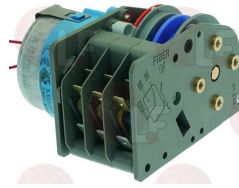

SO.WE.BO. CETF150J

SO.WE.BO. CETF150J05

3322147 TIMER P26 5 CAMS

230V 50/60Hz
1st cycle: 4 minutes
2nd cycle: 40 seconds
for Dishwasher (AFI) A900
for Dishwasher (EUROSYSTEM) PRO400
for Dishwasher (HILTA) S42
for Dishwasher (IME OMNIWASH) DUE Q/82
QUATTROQ82 - UNOQ82
for Dishwasher (NOSEM) C5010 - NC501
for Dishwasher (NUOVA SIMONELLI) KIARA
for Dishwasher (SAB ITALIA) C50H
for Dishwasher (SO.WE.BO.) 1342 - 824
for Dishwasher (STORME) LT500T