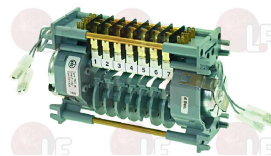

SO.WE.BO. CET3C6

SO.WE.BO. CET3C6NT