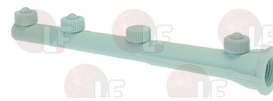

SO.WE.BO. LSI46BD

SO.WE.BO. LSI46BDB

SO.WE.BO.

Suitable for:

3243496 RIGHTHAND RINSE ARM

complete with jets
 for Dishwasher (AFI) A600 - A900
 for Dishwasher (EUROSYSTEM) PRO400
 for Dishwasher (HILTA) S41 - S42
 for Dishwasher (IME OMNIWASH) QUATTROBA
 QUATTROSA - 4Q82
 for Dishwasher (NOSEM) C5000 - C5010 - C5020
 NC401 - NC501
 for Dishwasher (SAB ITALIA) K5.2P
 for Dishwasher hood type (AFI) A1000L
 for Dishwasher hood type (EUROSYSTEM) PRO600
 for Dishwasher hood type (HILTA) W13 - W14 - W15
 for Dishwasher hood type (IME OMNIWASH) SEI1P
 SEI2P
 for Dishwasher hood type (NOSEM) K601 - K602