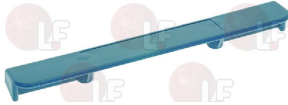

SO.WE.BO. AM010MPC

SO.WE.BO. AM010PC

3242379 DOOR HANDLE 250 mm
for UNO-DUE-J-N

SO.WE.BO. AM010SIM

Heating elements

3455302 BOILER HEATING ELEMENT 9000W 230/400V

immersed length 395 mm
flange external \varnothing 72 mm
with bulb sheath
with O-ring \varnothing 67 mm (3186014)
for Dishwasher (SOTAL) CI300
for Dishwasher hood type (EUROSYSTEM) PRO600
for Dishwasher hood type (HILTA) W13 - W14 - W15
for Dishwasher hood type (IME OMNIWASH) SEI1P
SEI2P
for Dishwasher hood type (NOSEM) K601 - K602
for Dishwasher hood type (NUOVA SIMONELLI) LTM1500
LTM1600
for Dishwasher hood type (SO.WE.BO.) 6.1P - 6.2P
for Dishwasher hood type (UNIC) A61