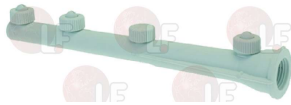

SO.WE.BO. LSISA16

SO.WE.BO. LSISA16B

SO.WE.BO. LSISA16BGR

Suitable for:

3243496 RIGHTHAND RINSE ARM

complete with jets
 for Dishwasher (AFI) A600 - A900
 for Dishwasher (EUROSYSTEM) PRO400
 for Dishwasher (HILTA) S41 - S42
 for Dishwasher (IME OMNIWASH) QUATTROBA
 QUATTROSA - 4Q82
 for Dishwasher (NOSEM) C5000 - C5010 - C5020
 NC401 - NC501
 for Dishwasher (SAB ITALIA) K5.2P
 for Dishwasher hood type (AFI) A1000L
 for Dishwasher hood type (EUROSYSTEM) PRO600
 for Dishwasher hood type (HILTA) W13 - W14 - W15
 for Dishwasher hood type (IME OMNIWASH) SEI1P
 SEI2P
 for Dishwasher hood type (NOSEM) K601 - K602