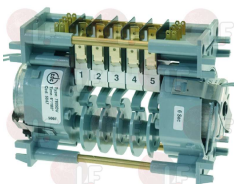

SO.WE.BO. CEP24B

3322260 PROGRAMMER 7805DV 5 CAMS

50Hz - without pin
1° cycle 6" - 2° cycle 180"
for Dishwasher (IME OMNIWASH) GL1040 - GL1240
SEI1PCQ
for Dishwasher (SAB ITALIA) K1.5P
for Dishwasher (UNIC) A61A
for Dishwasher hood type (AFI) A1000L
for Dishwasher hood type (HILTA) W13
for Dishwasher hood type (NOSEM) K601
for Dishwasher hood type (NUOVA SIMONELLI) LTM1500
for Dishwasher hood type (SO.WE.BO.) 6.1P
for Dishwasher hood type (STORME) L501