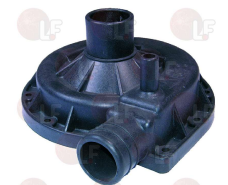

SO.WE.BO. EP04

3122673 PUMP HOUSING
inlet external $\varnothing$ 32 mm - outlet external $\varnothing$ 31 mm