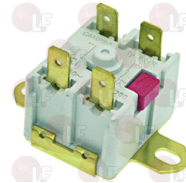

SO.WE.BO. CESV001

3444246 SAFETY THERMOSTAT FOR BOILER 100°C

4 contacts 16A 250V
 for Dishwasher (AFI) A600 - A900
 for Dishwasher (SAB ITALIA) C50H
 for Dishwasher (SO.WE.BO.)
 for Dishwasher (UNIVERBAR) BRAMA - CASTA - COSMO
 LOGOS - LOGOSD - MIDI50 - MIDI50D - OMEGA
 OMEGAD - SINCRO - SINCROD - TOP
 for Dishwasher hood type (IME OMNIWASH) SEI1P
 SEI2P
 for Dishwasher hood type (UNIVERBAR) COMPACT
 for Glasswasher/Cupwasher (AFI) A35 - A35Z2 - A36
 for Glasswasher/Cupwasher (NOSEM) R1010
 for Glasswasher/Cupwasher (SAB ITALIA) C35 - C36
 for Glasswasher/Cupwasher (UNIVERBAR) BET37
 BET37D - BET40 - BET40D - ERGON - ERGOND