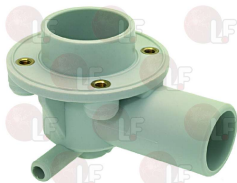

3243533 UPPER WASH ARM ASSEMBLY SUPPORT

for Dishwasher (AFI) A600
for Dishwasher (EUROSYSTEM) PRO400
for Dishwasher (HILTA) S41 - S42
for Dishwasher (IME OMNIWASH) 4Q82
for Dishwasher (NOSEM) C5000 - C5010 - C5020 NC501
for Dishwasher (NUOVA SIMONELLI) KIARA6
for Dishwasher (SAB ITALIA) C50H
for Dishwasher (SO.WE.BO.) 824
for Dishwasher (SOTAL) F600
for Dishwasher (STORME) LT500
for Dishwasher (UNIC) A410E
for Glasswasher/Cupwasher (NOSEM) NR101
for Glasswasher/Cupwasher (SO.WE.BO.) ONECQ ONECT