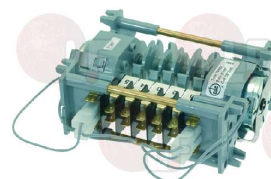

SO.WE.BO. CET2C6S