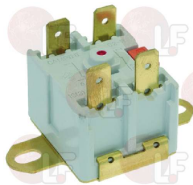

3744070 SAFETY THERMOSTAT FOR TANK 85°C

4 contacts 16A 250V
for Dishwasher hood type (AFI) A1000L
for Dishwasher hood type (EUROSYSTEM) PRO600
for Dishwasher hood type (HILTA) W13 - W15
for Dishwasher hood type (IME OMNIWASH) SEI2P
SEI2PS
for Dishwasher hood type (NOSEM) K601 - K602
for Dishwasher hood type (NUOVA SIMONELLI) LTM1500
LTM1600
for Dishwasher hood type (SAB ITALIA) K5.1P
for Dishwasher hood type (SO.WE.BO.) 6.1P - 6.2P
for Dishwasher hood type (SOTAL) C1300
for Dishwasher hood type (STORME) L501 - L502
for Dishwasher hood type (UNIC) A61