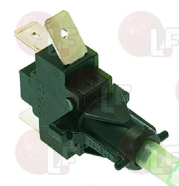

SO.WE.BO. CEDPU08

3454040 NORMALLY CLOSED CONTACT 12A 400V

for Dishwasher hood type (AFI) A1000L
for Dishwasher hood type (EUROSYSTEM) PRO600
for Dishwasher hood type (HILTA) W13 - W14 - W15
for Dishwasher hood type (IME OMNIWASH) SEI1P
SEI2P
for Dishwasher hood type (NOSEM) K601 - K602
for Dishwasher hood type (NUOVA SIMONELLI) LTM1500
LTM1600
for Dishwasher hood type (SAB ITALIA) K5.1P
for Dishwasher hood type (SO.WE.BO.) 6.1P - 6.2P
6.2PB
for Dishwasher hood type (SOTAL) C1300
for Dishwasher hood type (STORME) L501 - L502
for Dishwasher hood type (UNIC) A61