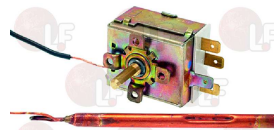

SO.WE.BO. CETB85