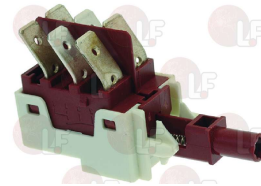

3319627 DOUBLE CHANGE OVER SWITCH 16A 250V

for Dishwasher (CONTI) CM5000
for Dishwasher (ELETTROBAR) E50 - E51 - E52
for Dishwasher (EUROSYSTEM) A600
for Dishwasher (SAB ITALIA) K5.2P - K6.1P
for Dishwasher (SOTAL) C13001P
for Dishwasher (UNIC) A61A
for Dishwasher hood type (AFI) A1000L
for Dishwasher hood type (HILTA) W13 - W15
for Dishwasher hood type (IME OMNIWASH) SEI1P
SEI2P
for Dishwasher hood type (NOSEM) K601 - K602
for Dishwasher hood type (NUOVA SIMONELLI) LTM1500
for Dishwasher hood type (SO.WE.BO.) 6.1P - 6.2PB
for Dishwasher hood type (SOTAL) C1300
for Dishwasher hood type (UNIC) A61