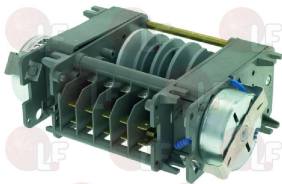

SO.WE.BO. CETD1224B

3322146 TIMER 7807DV 7 CAMS

24V 50Hz
cycle: 6-180 seconds
for Dishwasher (IME OMNIWASH) SEI2PCQB
for Dishwasher (SAB ITALIA) K5.2P
for Dishwasher (STORME) L502BT
for Dishwasher hood type (EUROSYSTEM) PRO600
for Dishwasher hood type (HILTA) W15
for Dishwasher hood type (NOSEM) K602
for Dishwasher hood type (NUOVA SIMONELLI) LTM1600
for Dishwasher hood type (SO.WE.BO.) 6.2PB
for Dishwasher hood type (SOTAL) C1300