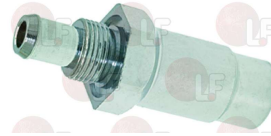

SO.WE.BO. GRS03B

Suitable for:

3243526 LOWER RINSE SUPPORT
for Dishwasher (AFI) A600
for Dishwasher (EUROSYSTEM) PRO400
for Dishwasher (HILTA) S41 - S42
for Dishwasher (IME OMNIWASH) 4Q82
for Dishwasher (NOSEM) C5000 - C5010 - C5020
NC501
for Dishwasher (NUOVA SIMONELLI) KIARA6
for Dishwasher (SAB ITALIA) C50H
for Dishwasher (SO.WE.BO.) 824
for Dishwasher (SOTAL) F600
for Dishwasher (STORME) LT500
for Dishwasher (UNIC) A410E
for Glasswasher/Cupwasher (NOSEM) NR101
for Glasswasher/Cupwasher (SO.WE.BO.) ONECQ
ONECT