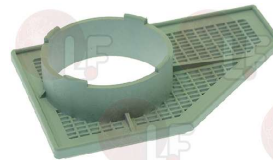

3160468 BOTTOM PLATE FOR PUMP FILTER

for Dishwasher (IME OMNIWASH) J50 - 4Q82

SO.WE.BO. GA115RAB

SO.WE.BO. GA115RABV0

SO.WE.BO. GA115RABV0GR

3160041 NUT $\varnothing$ 1"1/4

for Dishwasher (AFI) A600
for Dishwasher (EUROSYSTEM) PRO400
for Dishwasher (HILTA) S41 - S42
for Dishwasher (NOSEM) C5010 - C5020 - NC501
for Dishwasher (NUOVA SIMONELLI) KIARA6
for Dishwasher (SAB ITALIA) C50H
for Dishwasher (SO.WE.BO.) 600CQ - 600CT - 619CQ
619CT - 631CT - 661CQ - 701CQ - 701CT - 752CQ
752CT - 824CQ - 824CT
for Dishwasher (SOTAL) F600ECO
for Dishwasher (STORME) LT500M - LT500T
for Dishwasher (UNIC) A100 - A410E
for Glasswasher/Cupwasher (AFI) A35 - A35Z2 - A36
for Glasswasher/Cupwasher (EUROSYSTEM) PRO100
PRO200