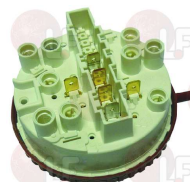

SO.WE.BO. CEPRE2LUL