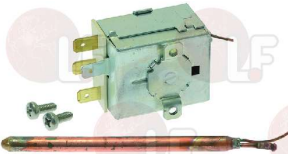

3444269 SINGLE-PHASE THERMOSTAT 52°C

covered capillary 1000 mm
bulb $\varnothing$ 6.5x95 mm
15A 250V
for Dishwasher (AFI) A600 - A900
for Dishwasher (IME OMNIWASH)
for Dishwasher (SAB ITALIA) C50H
for Dishwasher (SO.WE.BO.)
for Glasswasher/Cupwasher (AFI) A35 - A35Z2 - A36
for Glasswasher/Cupwasher (NOSEM) R1010
for Glasswasher/Cupwasher (SAB ITALIA) C35 - C36