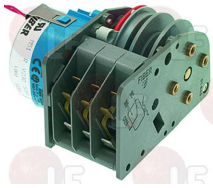

SO.WE.BO. CET2C6S

Suitable for:

SO.WE.BO.

Suitable for:

3322225 TIMER P25 230V 3 CAMS

cycle 120 seconds
230V 50/60HZ
without shaft
for Dishwasher (NOSEM) R101L
for Dishwasher (NUOVA SIMONELLI) KIARA4CF
KIARA4CG
for Glasswasher/Cupwasher (EUROSYSTEM) PRO200
for Glasswasher/Cupwasher (HILTA) RB22 - SB22
for Glasswasher/Cupwasher (IME OMNIWASH) DUE - UNO
for Glasswasher/Cupwasher (NOSEM) C4010L
for Glasswasher/Cupwasher (SO.WE.BO.) 712
for Glasswasher/Cupwasher (STORME) ME400
for Glasswasher/Cupwasher (UNIC) A20 - A21