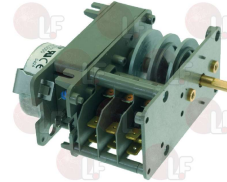

3322261 PROGRAMMER P265 3 CAMS

cycle 4 minutes
230V 50/60Hz
counter-clockwise rotation
D-shaped pin $\varnothing$ 6x4.6 mm
for Dishwasher (NUOVA SIMONELLI) KIARA6CF
for Dishwasher (SAB ITALIA) C50H
for Dishwasher (SO.WE.BO.) 1342 - 701 - 752 - 824
for Dishwasher (STORME) LT500T
for Glasswasher/Cupwasher (AFI) A35Z2
for Glasswasher/Cupwasher (IME OMNIWASH) DUE - UNO
for Glasswasher/Cupwasher (SOTAL) C230